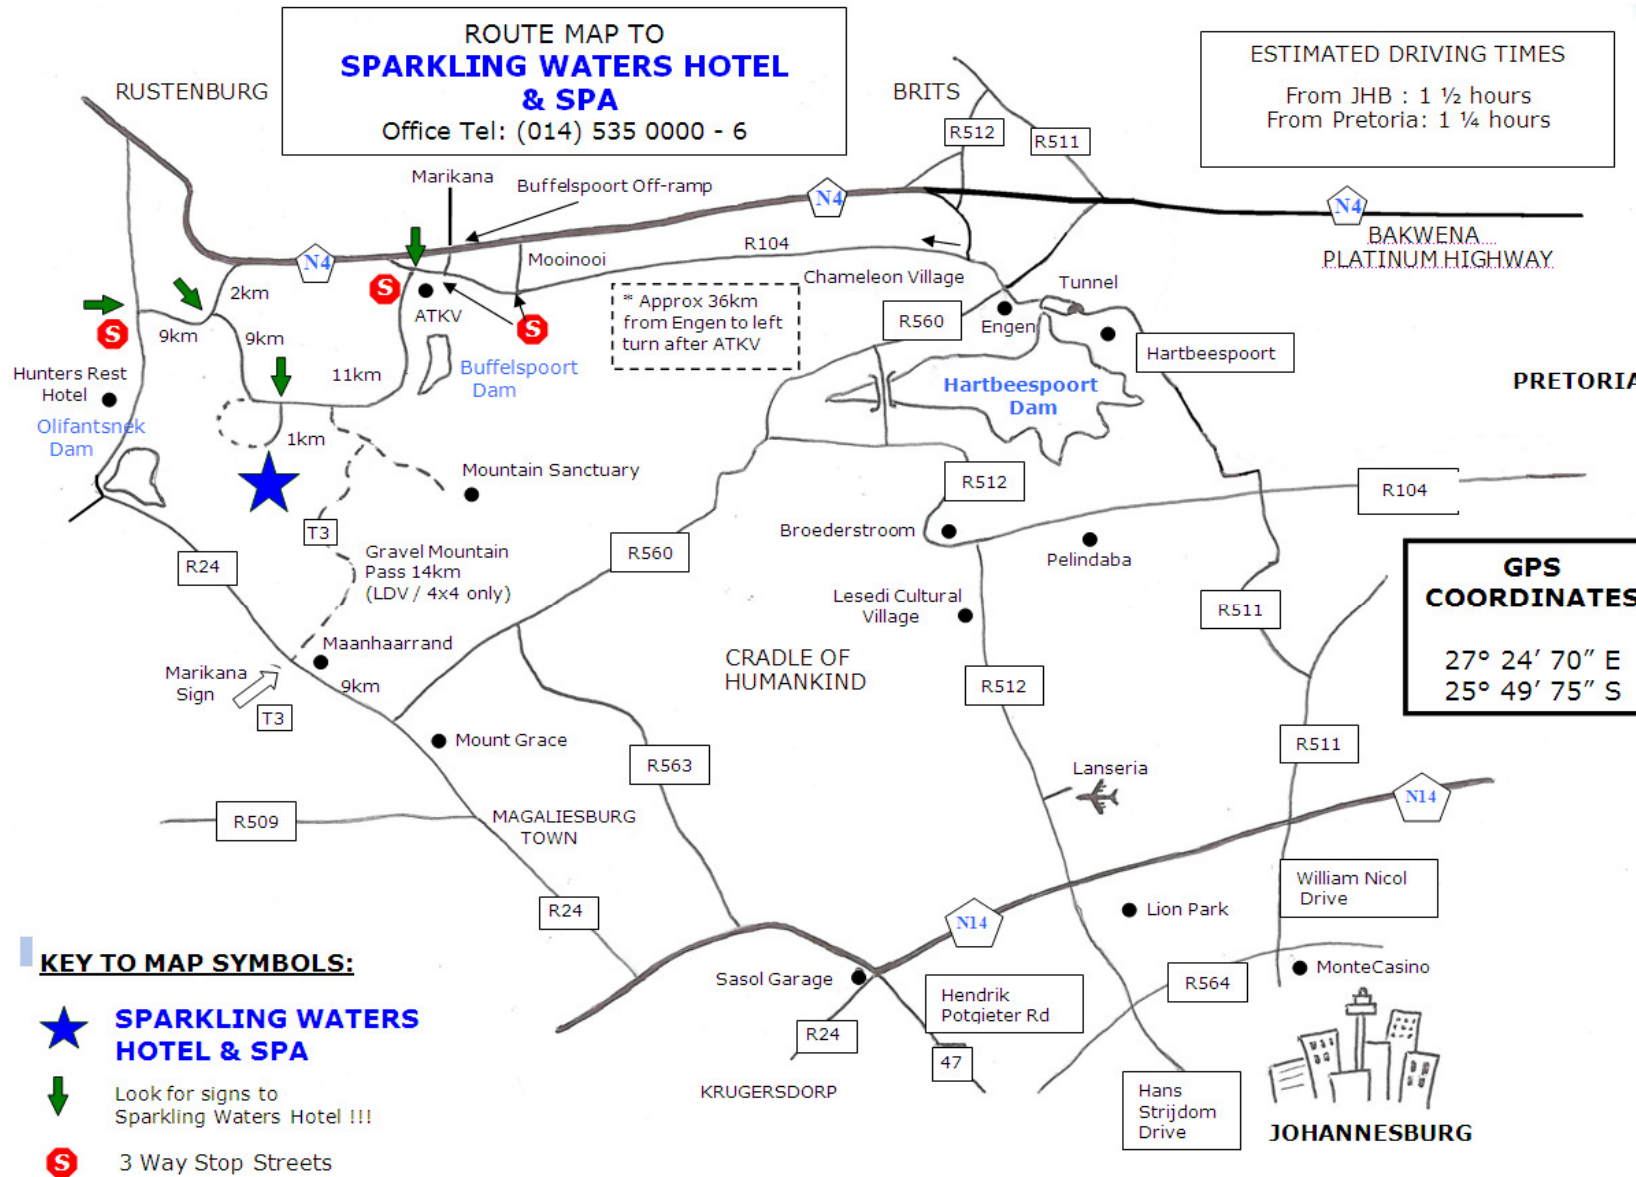

**ROUTE MAP TO
SPARKLING WATERS HOTEL
& SPA**

Office Tel: (014) 535 0000 - 6

ESTIMATED DRIVING TIMES

From JHB : 1 ½ hours
From Pretoria: 1 ¼ hours

**GPS
COORDINATES**

27° 24' 70" E
25° 49' 75" S

KEY TO MAP SYMBOLS:

SPARKLING WATERS HOTEL & SPA

Look for signs to Sparkling Waters Hotel !!!

3 Way Stop Streets